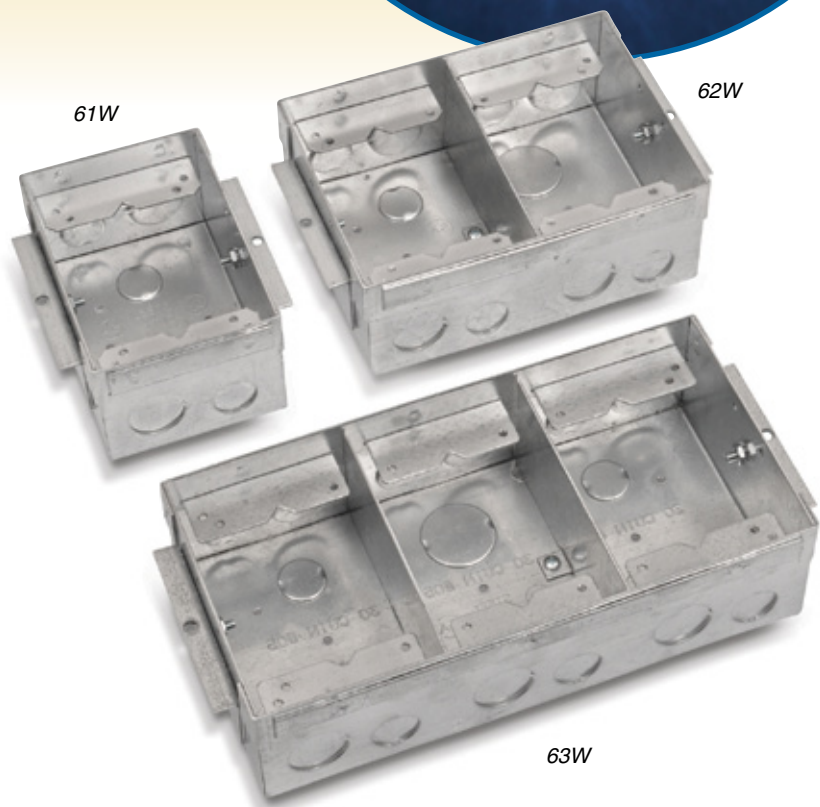

**Thomas & Betts**

***60W Series Floor Boxes for  
Wood Subfloors!***

***Steel City®***

New 3-Gang Box  
Larger KOs

**NEW!**

## Steel City® 60W Series Floor Boxes For Wood Subfloors!

Steel City 60W Series Floor Boxes provide single- and multi-gang solutions for wood subfloor applications.

- NEW! Three-gang configuration for high-capacity, multi-service installations
- NEW! Larger KOs ( $\frac{3}{4}$ " & 1") have been added to each gang for application flexibility
- Adjustable mounting brackets allow for various finished floor material heights (hardwoods, tile or carpet)
- Ideal for open-layout residential applications, school auditoriums, or commercial office space
- Voltage dividers are included with multi-gang boxes to accommodate power, voice and data services in the same floor box
- Full range of metallic and non-metallic cover and flange options