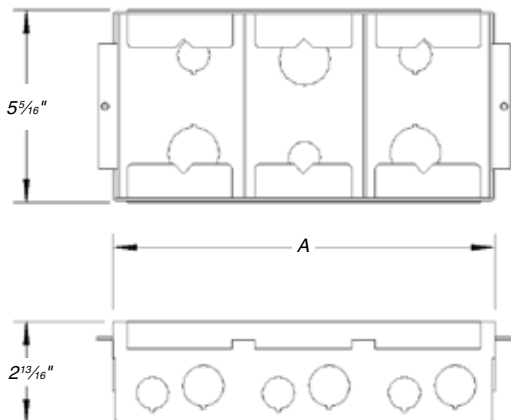

## Steel City® 60W Series Floor Boxes For Wood Subfloors!

Steel City 60W Series Floor Boxes provide single- and multi-gang solutions for wood subfloor applications.

- NEW! Three-gang configuration for high-capacity, multi-service installations
- NEW! Larger KOs ( $\frac{3}{4}$ " & 1") have been added to each gang for application flexibility
- Adjustable mounting brackets allow for various finished floor material heights (hardwoods, tile or carpet)
- Ideal for open-layout residential applications, school auditoriums, or commercial office space
- Voltage dividers are included with multi-gang boxes to accommodate power, voice and data services in the same floor box
- Full range of metallic and non-metallic cover and flange options