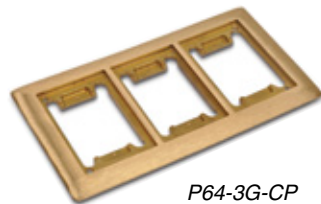

P64 Series Metallic Carpet Plates

For 60W Series Floor Boxes

P64-3G-CP