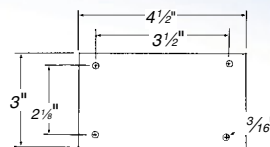

### For 60W Series Floor Boxes

P64-DS

P64-1-AL

Plate Dimensions

P-64-3/4-2\*  
3/4" & 2" dia. plug

P-64-2-5/8\*  
2 5/8" dia. plug

P-64-DS\*  
Duplex Lift lids

P-64-DU\*  
Duplex 1 7/8" plugs