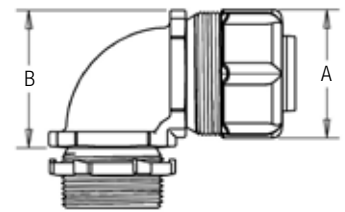

T&B® Fittings

Quick-Connect™ Liquidtight Fittings

Push. Tighten. Done.

Labor-saving. No disassembly required.

New Quick-Connect™ Liquidtight fittings—manufactured in the U.S.A.

Now you can have the quality of T&B's Liquidtight system in a labor-saving Quick-Connect™ Fitting. Innovative push-in technology with a captive sealing ring makes it installation-ready, so it installs up to 3X faster! Just push and tighten, then move on to your next task. The push-in technology is ideally suited for high-volume OEM applications.

Straight Fittings

TRADE SIZE	NON-INSULATED CAT NO.	INSULATED CAT NO.	MATERIAL	INNER PACK	OUTER PACK	DIMENSION A	DIMENSION B
3/8"	5231-PT	5331-PT	Zinc Plated Steel	25	100	1-5/32"	1-5/16"
1/2"	5232-PT	5332-PT	Zinc Plated Steel	25	100	1-3/8"	1"
3/4"	5233-PT	5333-PT	Zinc Plated Steel	25	50	1-21/32"	1-1/16"
1"	5234-PT	5334-PT	Zinc Plated Steel	10	50	1-7/8"	1-5/16"

45 Degree Fittings

TRADE SIZE	NON-INSULATED CAT NO.	INSULATED CAT NO.	BODY MATERIAL	INNER PACK	OUTER PACK	DIMENSION A	DIMENSION B
3/8"	5241-PT	5341-PT	Malleable Iron	25	50	1-5/32"	1"
1/2"	5242-PT	5342-PT	Malleable Iron	25	50	1-3/8"	1-5/16"
3/4"	5243-PT	5343-PT	Malleable Iron	10	50	1-21/32"	1-9/16"
1"	5244-PT	5344-PT	Malleable Iron	5	25	1-7/8"	1-1/2"

90 Degree Fittings

TRADE SIZE	NON-INSULATED CAT NO.	INSULATED CAT NO.	BODY MATERIAL	INNER PACK	OUTER PACK	DIMENSION A	DIMENSION B
3/8"	5251-PT	5351-PT	Malleable Iron	25	50	1-5/32"	1-3/16"
1/2"	5252-PT	5352-PT	Malleable Iron	25	50	1-3/8"	1-7/16"
3/4"	5253-PT	5353-PT	Malleable Iron	10	50	1-21/32"	1-3/4"
1"	5254-PT	5354-PT	Malleable Iron	5	25	1-7/8"	1-15/32"