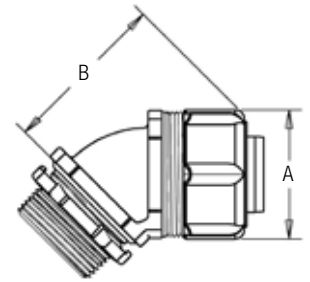

T&B® Fittings

Quick-Connect™ Liquidtight Fittings

Push. Tighten. Done.

Labor-saving. No disassembly required.

New Quick-Connect™ Liquidtight fittings—manufactured in the U.S.A.

Now you can have the quality of T&B's Liquidtight system in a labor-saving Quick-Connect™ Fitting. Innovative push-in technology with a captive sealing ring makes it installation-ready, so it installs up to 3X faster! Just push and tighten, then move on to your next task. The push-in technology is ideally suited for high-volume OEM applications.

Straight Fittings

TRADE SIZE	NON-INSULATED CAT NO.	INSULATED CAT NO.	MATERIAL	INNER PACK	OUTER PACK	DIMENSION A	DIMENSION B
3/8"	5231-PT	5331-PT	Zinc Plated Steel	25	100	1-5/32"	1-5/16"
1/2"	5232-PT	5332-PT	Zinc Plated Steel	25	100	1-3/8"	1"
3/4"	5233-PT	5333-PT	Zinc Plated Steel	25	50	1-21/32"	1-1/16"
1"	5234-PT	5334-PT	Zinc Plated Steel	10	50	1-7/8"	1-5/16"

45 Degree Fittings

TRADE SIZE	NON-INSULATED CAT NO.	INSULATED CAT NO.	BODY MATERIAL	INNER PACK	OUTER PACK	DIMENSION A	DIMENSION B
3/8"	5241-PT	5341-PT	Malleable Iron	25	50	1-5/32"	1"
1/2"	5242-PT	5342-PT	Malleable Iron	25	50	1-3/8"	1-5/16"
3/4"	5243-PT	5343-PT	Malleable Iron	10	50	1-21/32"	1-9/16"
1"	5244-PT	5344-PT	Malleable Iron	5	25	1-7/8"	1-1/2"

90 Degree Fittings

TRADE SIZE	NON-INSULATED CAT NO.	INSULATED CAT NO.	BODY MATERIAL	INNER PACK	OUTER PACK	DIMENSION A	DIMENSION B
3/8"	5251-PT	5351-PT	Malleable Iron	25	50	1-5/32"	1-3/16"
1/2"	5252-PT	5352-PT	Malleable Iron	25	50	1-3/8"	1-7/16"
3/4"	5253-PT	5353-PT	Malleable Iron	10	50	1-21/32"	1-3/4"
1"	5254-PT	5354-PT	Malleable Iron	5	25	1-7/8"	1-15/32"