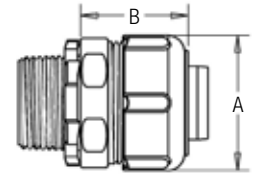

T&B® Fittings

Quick-Connect™ Liquidtight Fittings

Push. Tighten. Done.

Labor-saving. No disassembly required.

New Quick-Connect™ Liquidtight fittings—manufactured in the U.S.A.

Now you can have the quality of T&B's Liquidtight system in a labor-saving Quick-Connect™ Fitting. Innovative push-in technology with a captive sealing ring makes it installation-ready, so it installs up to 3X faster! Just push and tighten, then move on to your next task. The push-in technology is ideally suited for high-volume OEM applications.

Straight Fittings

TRADE SIZE	NON-INSULATED CAT NO.	INSULATED CAT NO.	MATERIAL	INNER PACK	OUTER PACK	DIMENSION A	DIMENSION B
3/8"	5231-PT	5331-PT	Zinc Plated Steel	25	100	1-5/32"	1-5/16"
1/2"	5232-PT	5332-PT	Zinc Plated Steel	25	100	1-3/8"	1"
3/4"	5233-PT	5333-PT	Zinc Plated Steel	25	50	1-21/32"	1-1/16"
1"	5234-PT	5334-PT	Zinc Plated Steel	10	50	1-7/8"	1-5/16"

45 Degree Fittings

TRADE SIZE	NON-INSULATED CAT NO.	INSULATED CAT NO.	BODY MATERIAL	INNER PACK	OUTER PACK	DIMENSION A	DIMENSION B
3/8"	5241-PT	5341-PT	Malleable Iron	25	50	1-5/32"	1"
1/2"	5242-PT	5342-PT	Malleable Iron	25	50	1-3/8"	1-5/16"
3/4"	5243-PT	5343-PT	Malleable Iron	10	50	1-21/32"	1-9/16"
1"	5244-PT	5344-PT	Malleable Iron	5	25	1-7/8"	1-1/2"

90 Degree Fittings

TRADE SIZE	NON-INSULATED CAT NO.	INSULATED CAT NO.	BODY MATERIAL	INNER PACK	OUTER PACK	DIMENSION A	DIMENSION B
3/8"	5251-PT	5351-PT	Malleable Iron	25	50	1-5/32"	1-3/16"
1/2"	5252-PT	5352-PT	Malleable Iron	25	50	1-3/8"	1-7/16"
3/4"	5253-PT	5353-PT	Malleable Iron	10	50	1-21/32"	1-3/4"
1"	5254-PT	5354-PT	Malleable Iron	5	25	1-7/8"	1-15/32"